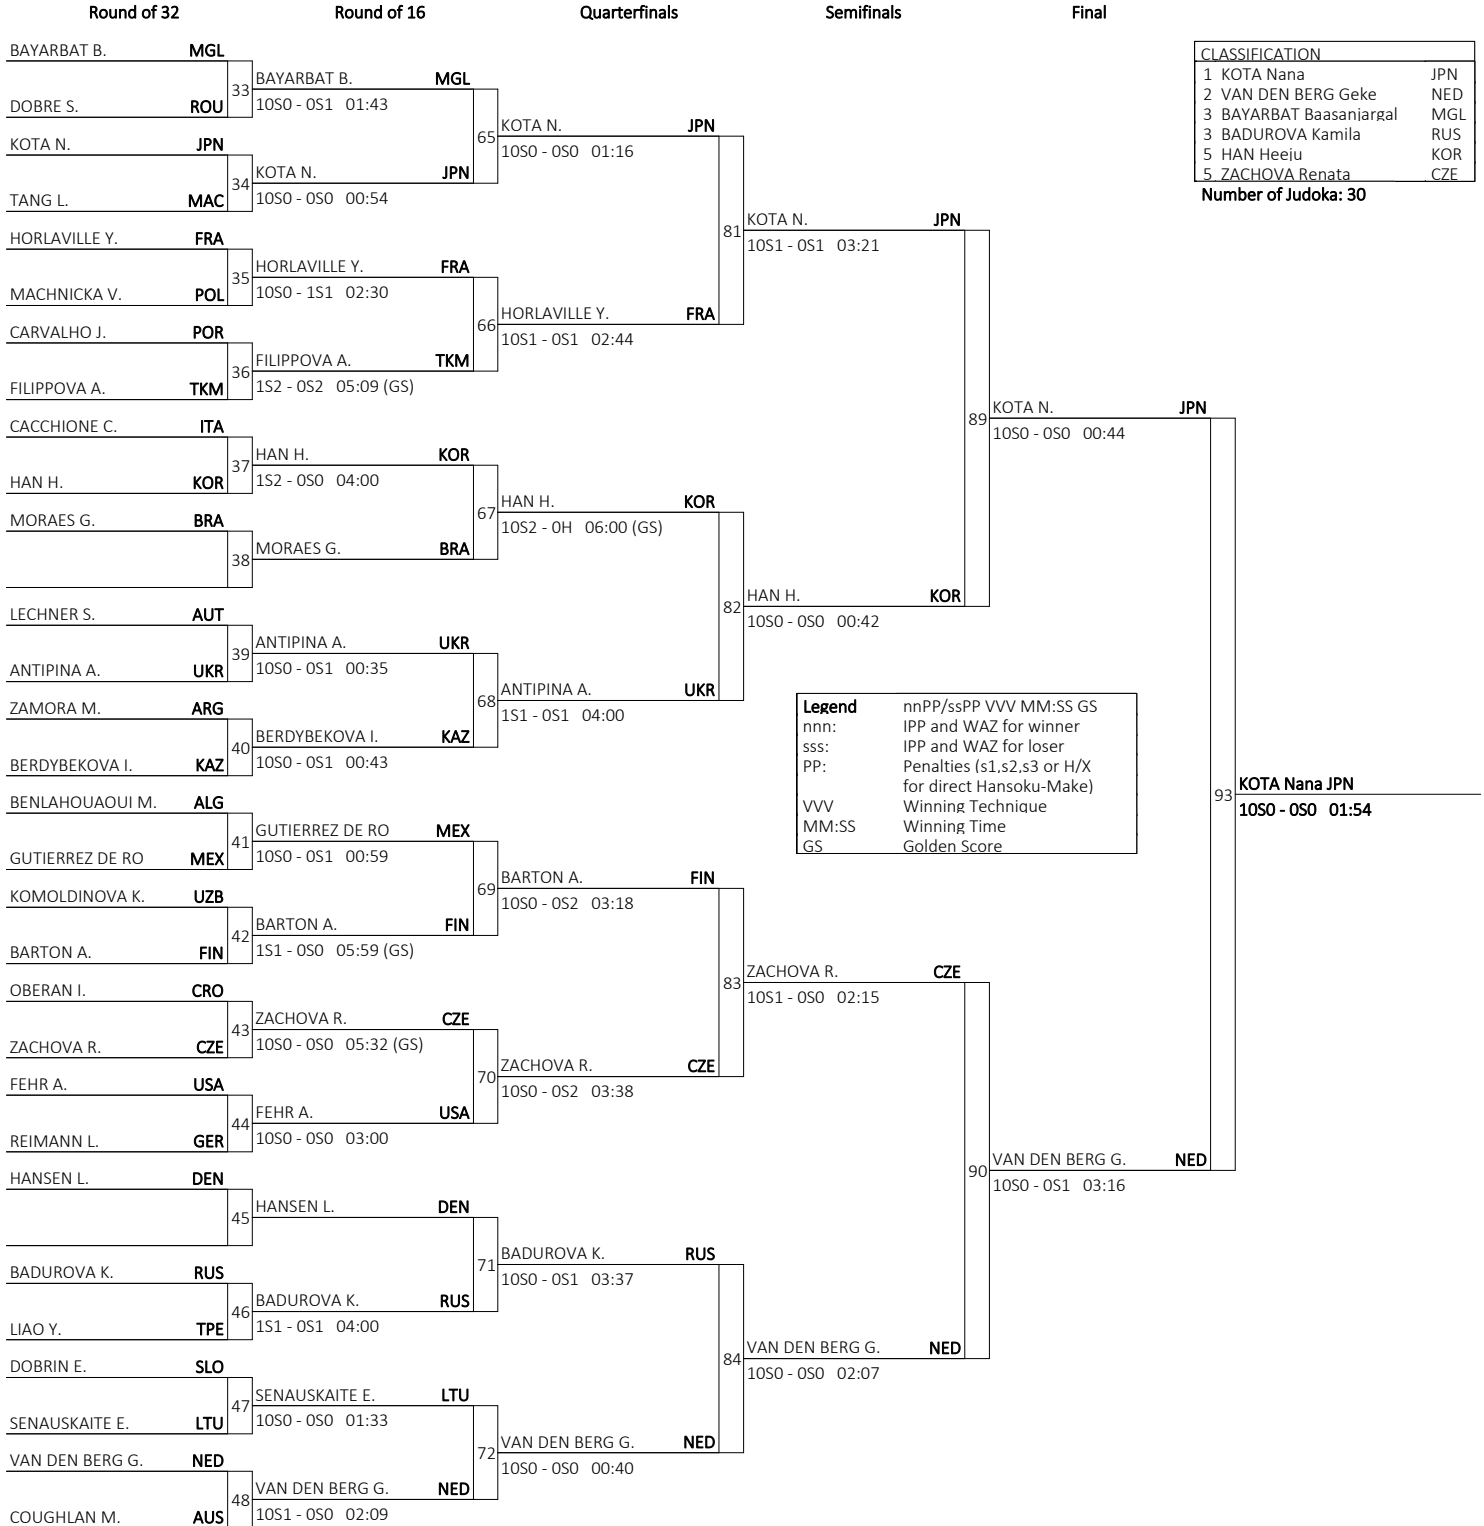

### Draw Sheet

As of FRI 5 JUL 2019 at 18:56

CLASSIFICATION	
1	KOTA Nana JPN
2	VAN DEN BERG Geke NED
3	BAYARBAT Baasanjargal MGL
3	BADUROVA Kamila RUS
5	HAN Heeiu KOR
5	ZACHOVA Renata CZE

Number of Judoka: 30

**Legend**  
 nnPP/ssPP VVV MM:SS GS  
 nnn: IPP and WAZ for winner  
 sss: IPP and WAZ for loser  
 PP: Penalties (s1,s2,s3 or H/X for direct Hansoku-Make)  
 VVV Winning Technique  
 MM:SS Winning Time  
 GS Golden Score