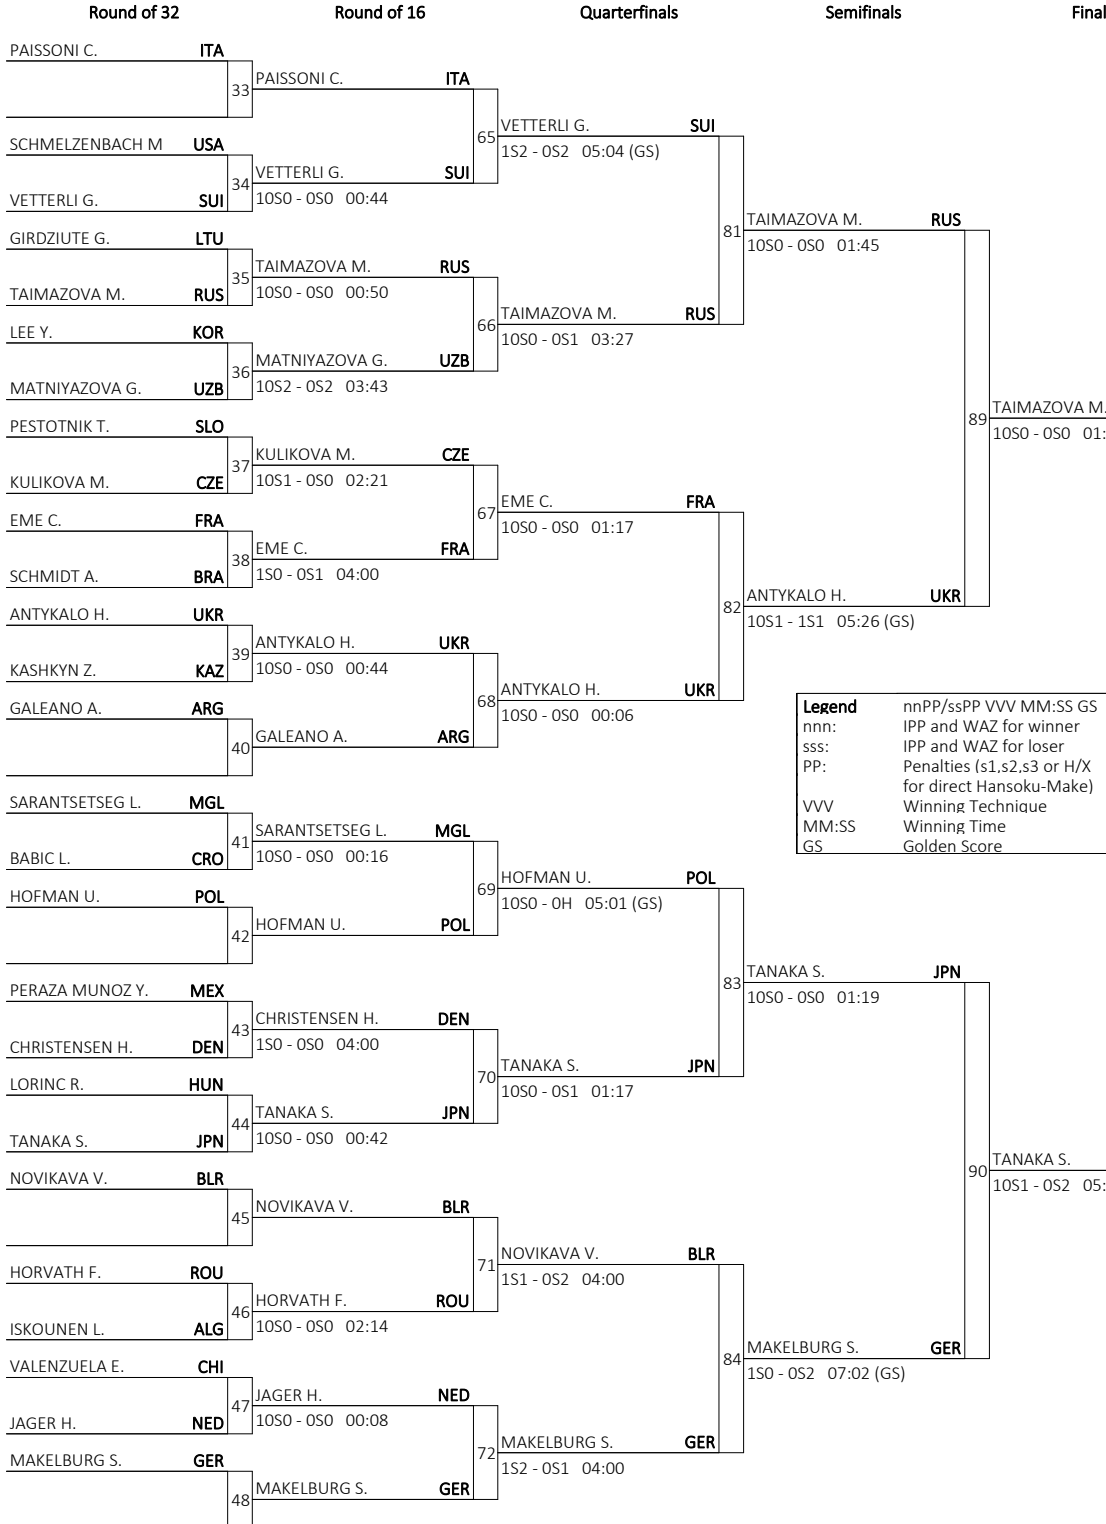

Draw Sheet

As of THU 4 JUL 2019 at 18:32

CLASSIFICATION		
1	TANAKA Shiho	JPN
2	TAIMAZOVA Madina	RUS
3	MAKELBURG Sarah	GER
3	ANTYKALO Hanna	UKR
5	NOVIKAVA Viktorvia	BLR
5	MATNIYAZOVA Gulnoza	UZB

Number of Judoka: 28

Legend	
nnPP/ssPP VVV MM:SS GS	
nnn:	IPP and WAZ for winner
sss:	IPP and WAZ for loser
PP:	Penalties (s1,s2,s3 or H/X for direct Hansoku-Make)
VVV	Winning Technique
MM:SS	Winning Time
GS	Golden Score

TANAKA Shiho JPN
10S1 - 0S2 04:08 (GS)